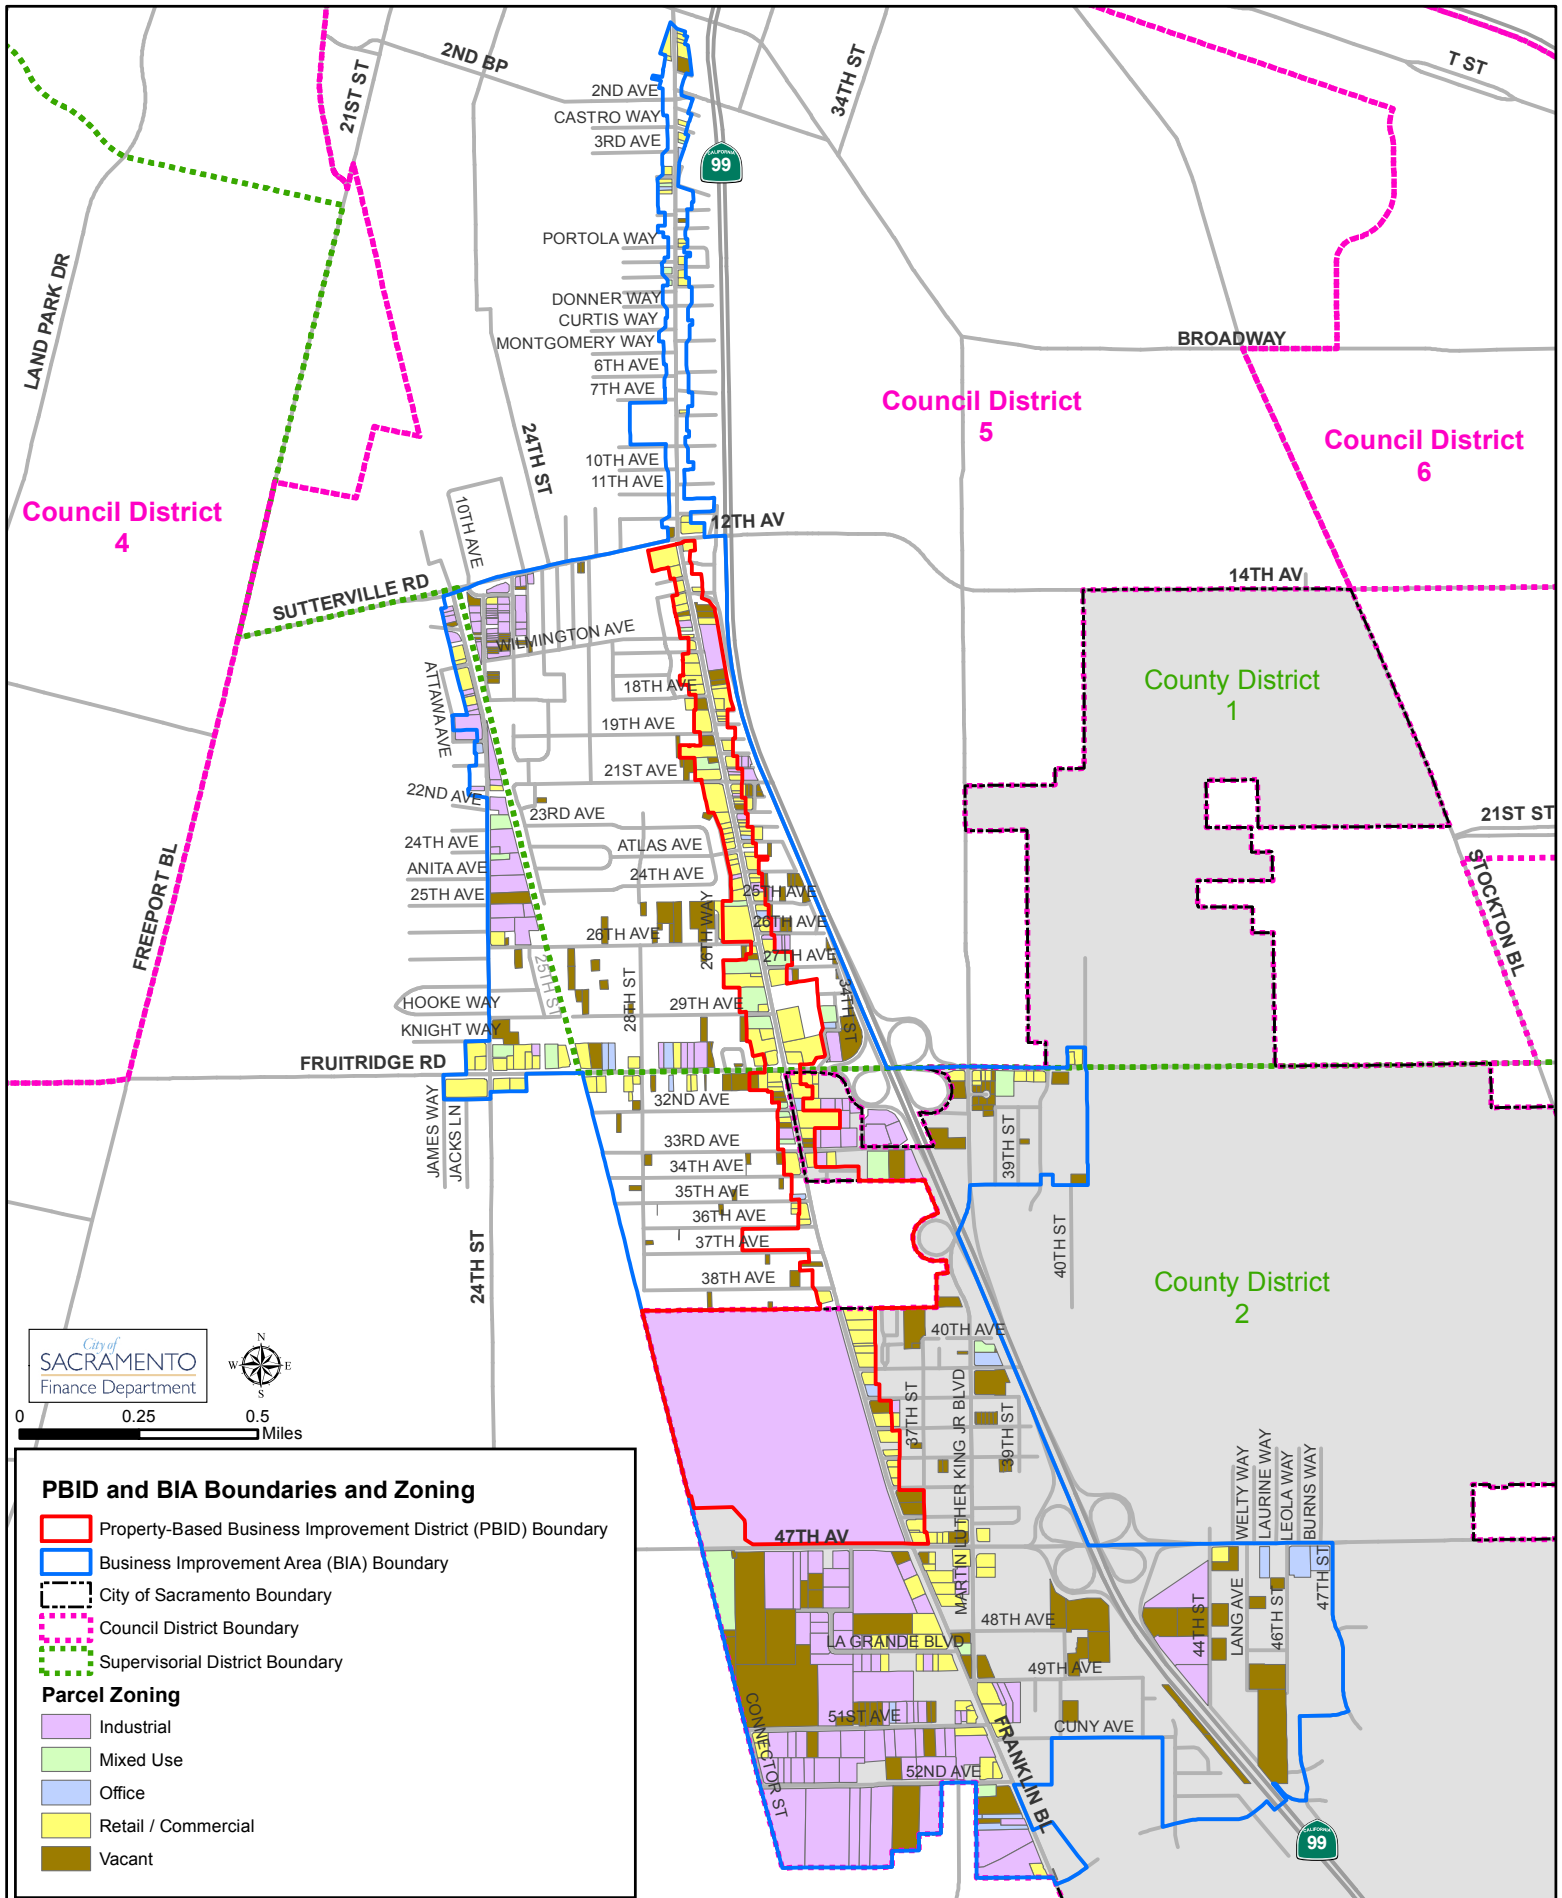

# The Historic Monterey Trail District

Property-Based Business Improvement District (PBID) / Business Improvement Area (BIA)

## PBID and BIA Boundaries and Zoning

- Property-Based Business Improvement District (PBID) Boundary
- Business Improvement Area (BIA) Boundary
- City of Sacramento Boundary
- Council District Boundary
- Supervisorial District Boundary

## Parcel Zoning

- Industrial
- Mixed Use
- Office
- Retail / Commercial
- Vacant